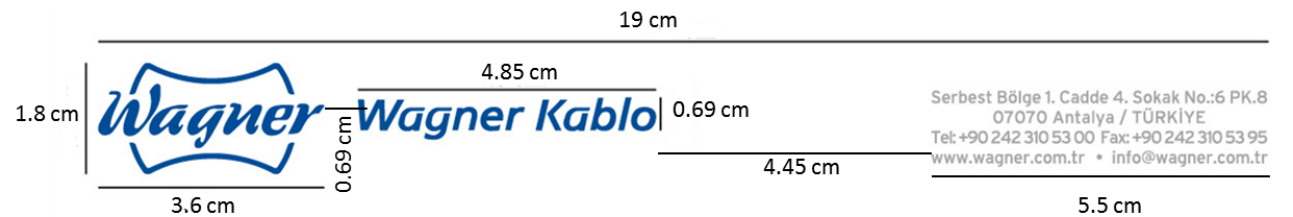

Logotype on the rightside of logo with the address

Serbest Bölge 1. Cadde 4. Sokak No.:6 PK.8
07070 Antalya / TÜRKİYE
Tel:+90 242 310 53 00 Fax:+90 242 310 53 95
www.wagner.com.tr • info@wagner.com.tr