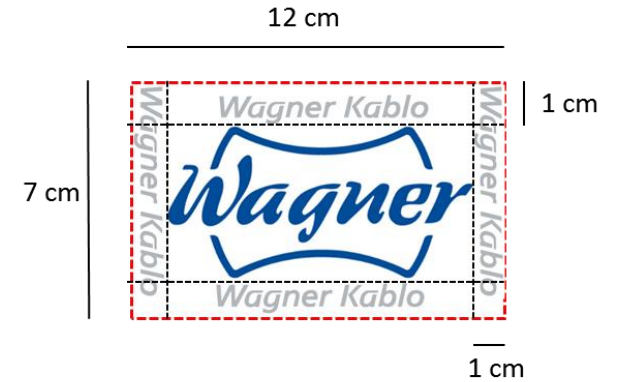

Wagner Logo and logotype have 4 different usage

1. Only logo

2. Logotype below logo

3. Logotype on the right side of logo

4. Only logotype

One colour female usage

Wagner Kablo

One colour male usage

Wagner Kablo

Wagner logo and logotype usage in the dark tones

Pantone Cool Gray 8 C

Wagner logo and logotype sizes can be used only as in the below alternatives

Only logo

Only logotype

Logotype below logo

Logotype and logo boundaries